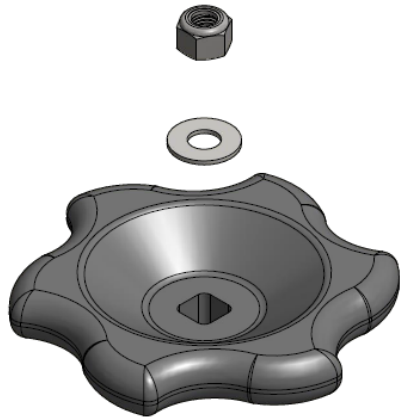

## Key Replacement Part Kits

**630-4KITPK**  
PLUG AND SEAT ASSEMBLY KIT  
(pack of 5)

### PARTS INCLUDED

Plug Assembly

Seat

Seat Retainer

Thrust Bearing

PTFE Seal (not shown)

**630-8KITPK**  
HANDWHEEL KIT  
(pack of 5)

### PARTS INCLUDED

Handwheel Nut

Handwheel Washer

Handwheel

**630-3KITPK**  
STEM AND BONNET KIT  
(pack of 5)

**630-3PMKITPK**  
PANEL MOUNT  
STEM AND BONNET KIT  
(pack of 5)

### PARTS INCLUDED

Stem

Inner Bonnet

PTFE Seal

Stem O-Ring

Backup Ring

Bearing Spacer

Needle Bearing and Washer