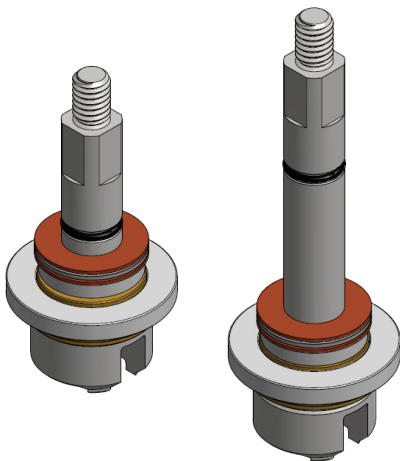

## Key Replacement Part Kits

**630-4KITPK**  
PLUG AND SEAT ASSEMBLY KIT  
(pack of 5)

### PARTS INCLUDED

Plug Assembly

Seat

Seat Retainer

Thrust Bearing

PTFE Seal (not shown)

**630-8KITPK**  
HANDWHEEL KIT  
(pack of 5)

### PARTS INCLUDED

Handwheel Nut

Handwheel Washer

Handwheel

**630-3KITPK**  
STEM AND BONNET KIT  
(pack of 5)

**630-3PMKITPK**  
PANEL MOUNT  
STEM AND BONNET KIT  
(pack of 5)

### PARTS INCLUDED

Stem

Inner Bonnet

PTFE Seal

Stem O-Ring

Backup Ring

Bearing Spacer

Needle Bearing and Washer