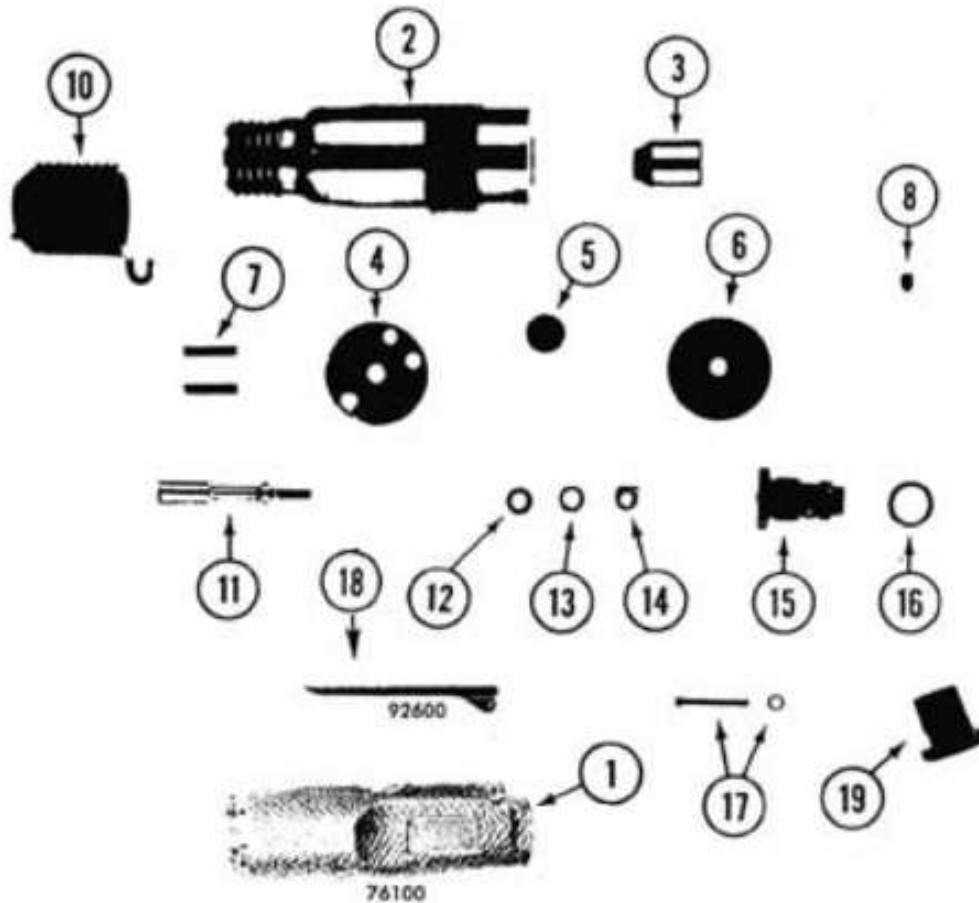

Breakdown Sheet
Riveting – Straight Handle
Model 40005 Air Hammer Instructions & Parts

Item	Part Number	Description	Item	Part Number	Description
1	76100	Straight Handle	11	73202	Throttle Stem
2	240202	Barrel	12	73500	Small Rubber Seal
3	240600	Piston	13	73700	Trigger Washer
4	240301	Front Valve Block	14	73800	Elastic Stop Nut
5	241800	Wafer	15	73300	Trigger Body
6	240501	Back Valve Block	16	73400	Larger Rubber Seal
7	240700	Pin (2 req.)	17	73900	Trigger Lever Pin/Washer
8	153600	Socket Set Screw	18	92600	Trigger Depressor Lever
10	4700	Beehive Spring	19	76000	Inlet Bushing